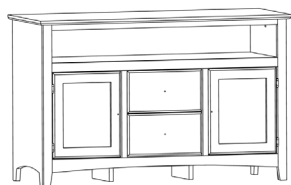

ENTERTAINMENT

47" WIDE ENTERTAINMENT CONSOLE

30" High
47" w **6848**
30"H x 47¼"W x 18"D
47" Console - Flush **6848F**
30"H x 45¾"W x 18"D